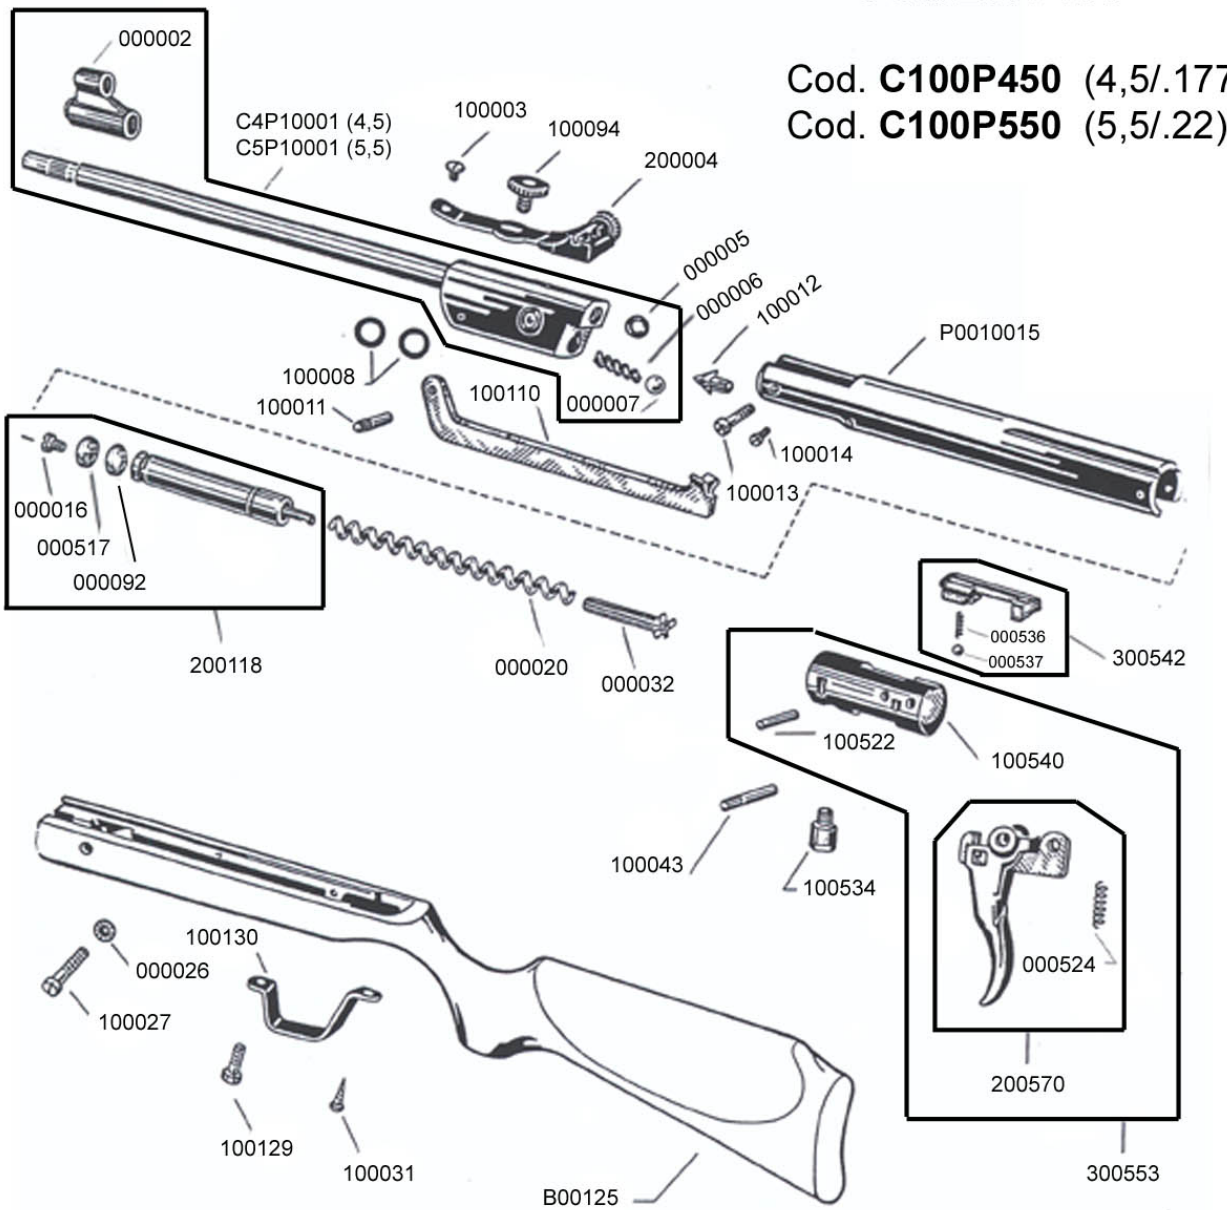

COMETA-100

Cod. **C100P450** (4,5/.177)

Cod. **C100P550** (5,5/.22)

000002	Front sight	000517	Piston seal	100027	Lateral screw
200004	Rear sight	000092	Piston washer	100129	Trigger guard front screw
100003	Rear sight fixation screw	200118	Piston	100130	Trigger guard
100094	Rear sight screw, vertical	300553	Trigger assembly	100031	Trigger guard rear screw
000005	O ring	200570	Trigger group		
000006	Compressor spring	000524	Trigger spring		
000007	Compressor ball	100540	Trigger support		
100008	Lateral washer	100522	Support pin	B00125	Butt stock
100110	Lever	000536	Safety spring	000020	Main Spring
100111	Lever pin	000537	Safety ball	000032	Main spring guide
100112	Cocking cam	300542	Safety	P0010015	Tube
100113	Hinge pin screw	100043	Support pin	C4P10001	Barrel (4,5)
100014	Set screw	100534	Main spring support screw	C5P10001	Barrel (5,5)
000016	Piston screw	000026	Toothed washer		