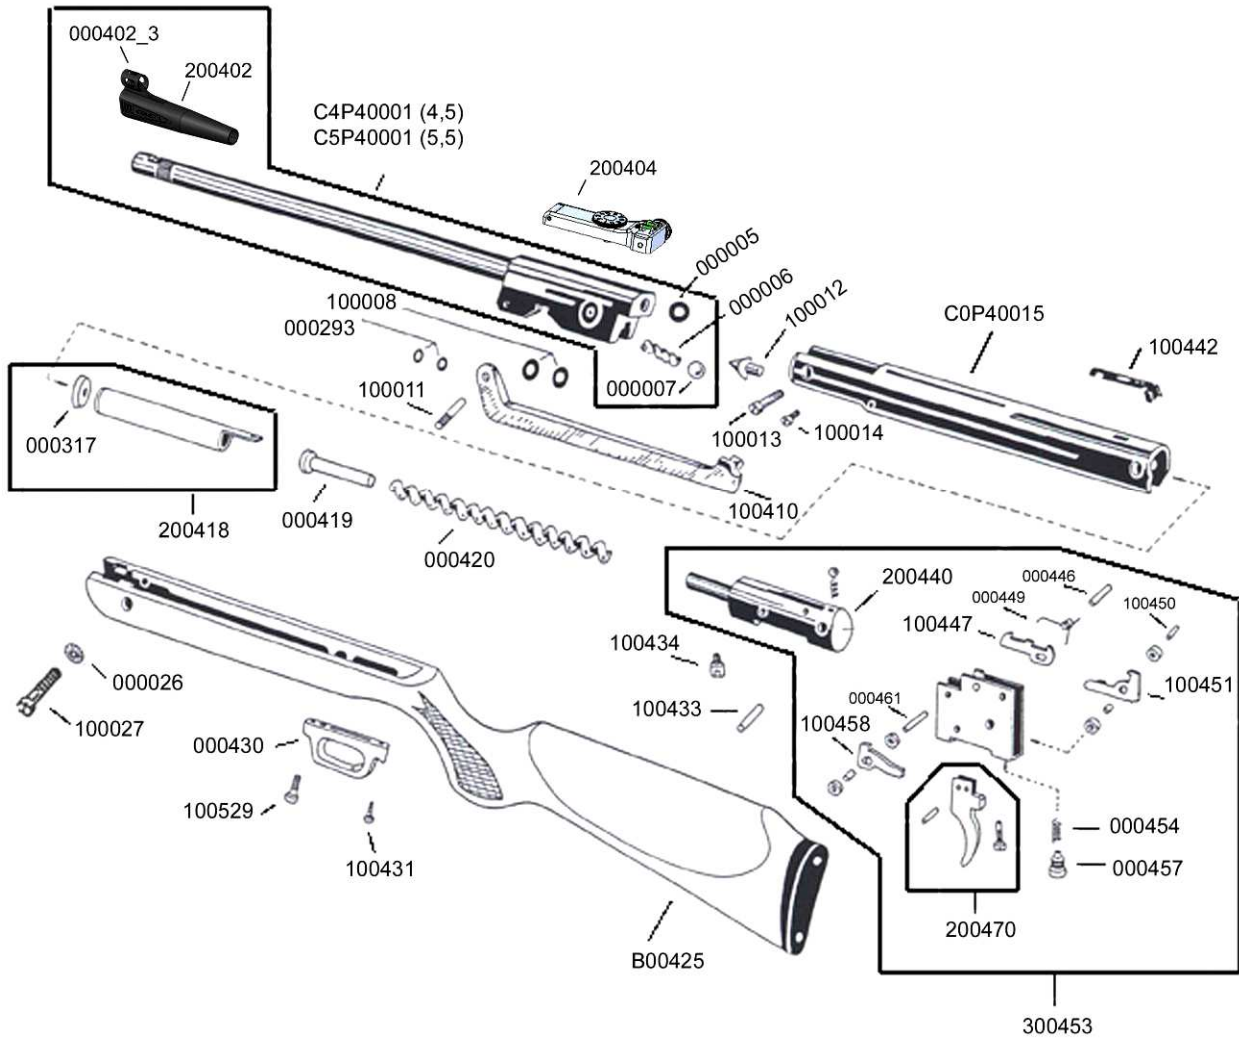

FENIX - 400

000005	O ring	100451	Sear
000006	Compressor spring	100458	Hook support
000007	Compressor ball	000461	Hook support hinge pin
100008	Lateral washer	100433	Support pin 6x30,2
000293	Lever washer	100434	Main spring support screw
100410	Lever	000026	Toothed washer
100011	Lever pin	100027	Lateral screw
100012	Cocking cam	100529	Trigger guard front screw
100013	Hinge pin screw	000430	Trigger guard
100014	Set screw	100431	Trigger guard rear screw
100442	Safety	000419	Main spring front guide
000317	Piston seal	000420	Main spring
200418	Piston	C0P40015	Tube
300453	Trigger assembly	C4P4001	Barrel (4,5)
200470	Trigger group	C5P4001	Barrel (5,5)
000454	Presión adjusting spring	200402	Front sight
000457	Presión adjusting screw	000402_3	Front sight cover
200440	Main spring support	200404	Rear sight
000446	Hook pin	B00425	Butt stock
100447	Trigger hook	B00425_AS	Adjustable butt stock
000449	Trigger hook spring	W00425	Walnut stock
100450	Sear pin 3x10,3	W00425_AS	Adjustable walnut stock